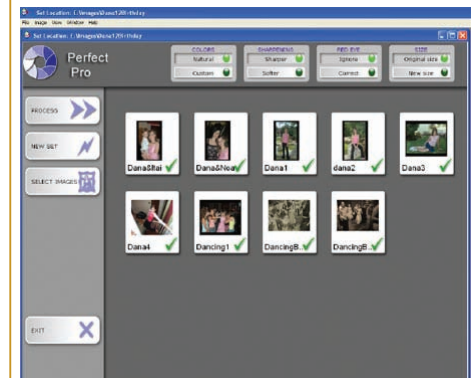

Windows 2000, XP and now Windows Vista compatible!

Complete software for creating exclusive album pages within minutes

More than 1000 ready to use templates.
Easy to use & learn.

Search code: **PRO011**
£208.95

PERFECT PRO Album creation software

Windows ME/2000/XP and now Windows Vista compatible!

A unique rule-based Expert System, analyzes each image using advanced intelligent digital imaging algorithms, and automatically performs photo correction, using fuzzy logic methods and artificial intelligence techniques.