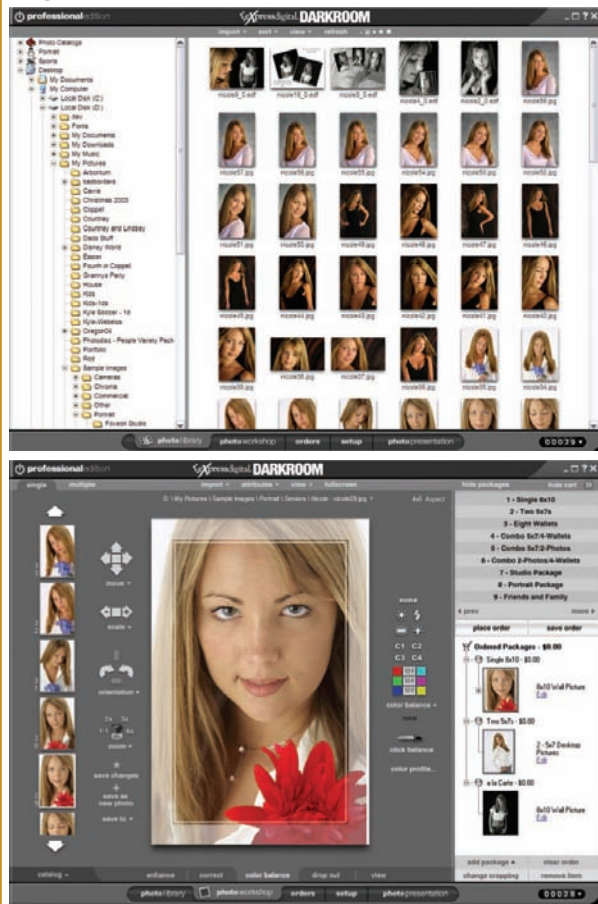

WIDE-FORMAT IMAGING SOLUTIONS
Production orientated with colour quality being key

CALDERA VISUAL

Multi-tasking, multi-peripheral product geared towards production environments for large format applications.

CALDERA COPY

An integrated desktop scan-to-print and/or file to print system designed to drive large format peripherals.

Search code	Model
0103100107	CopyRip v7.0
0103300107	CopyScan v7.0
0103400107	CopyShop v7.0
0101800107	VisualRip v7.0
0102000107	VisualRip+ v7.0

Price
£1,502.29
£1,502.29
£2,256.13
£2,089.21
£3,300.73

DARKROOM
Image enhancement software

CORE EDITION:
Ideal for Emerging Professionals, Advanced Amateurs and Digital Enthusiasts

- Manage and archive images
- Edit and enhance photos
- Apply and make graphic templates
- Create limitless print packages
- Show customer presentations
- Print to Windows printers